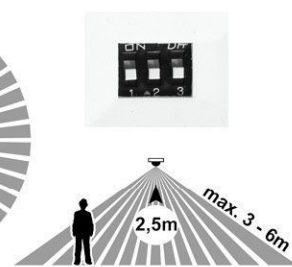

LED PANELY

LED PANELY

NOVINKA
LED

LEXA

6-12-18W
max. 1880lm

12-18-24W
max. 2565lm

6-12-18W
12-18-24W

18W - Ø 22,5
24W - Ø 33,0

- CE
- ~230V
- F
- SMD chip
- max. 6-18W
- max. 12-24W
- 120°
- IP20
- HF sensor
- 360°
- 3/6m
- 30000h
- CCT
- 3000K 4000K 6000K
- Ra ≥80
- House icon
- Uplight icon
- LED chip icon
- Box icon 20
- Box icon 24W=10