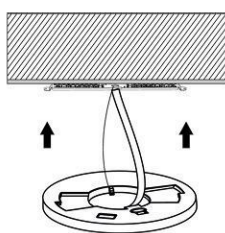

LED PANELY

LED PANELY

NOVINKA
LED

LEXA

6-12-18W
max. 1880lm

12-18-24W
max. 2565lm

6-12-18W
12-18-24W

18W - Ø 22,5
24W - Ø 33,0

- CE
- ~230V
- F
- SMD chip
- max. 6-18W
- max. 12-24W
- 120°
- IP20
- HF sensor
- 360°
- 3/6m
- 30000h
- CCT
- 3000K 4000K 6000K
- Ra ≥80
- House icon
- Uplight icon
- LED chip icon
- Box icon 20
- Box icon 24W=10